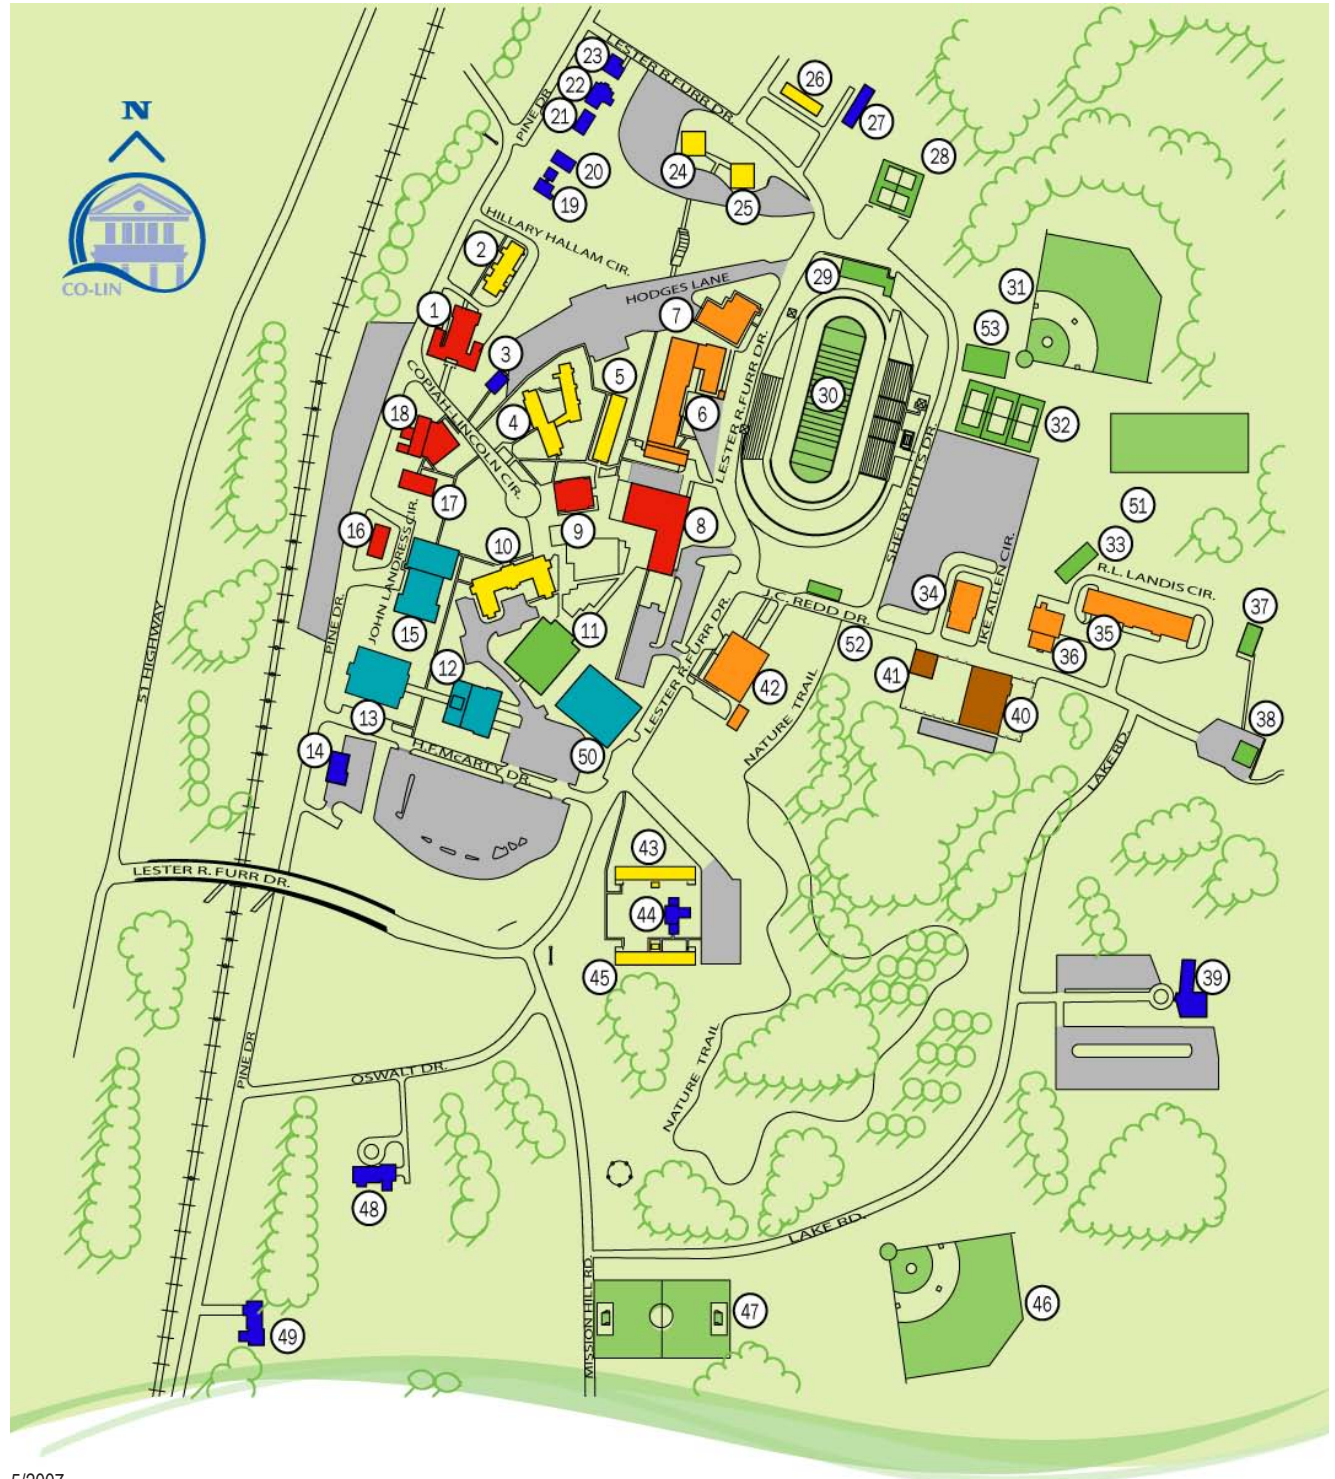

Athletic Facilities

- 11: Graydon L. Mullen Gymnasium
- 28: Tennis Courts (lower)
- 29: Frank Pitts Field House
- 30: H.L. Stone Stadium
- 31: Walter R. Sullivan Baseball Field
- 32: Tennis Courts (upper)
- 33: Football Weight Facility
- 37: Golf Cart Storage
- 38: Wolf Hollow Golf Course
- 53: Baseball Field House
- 46: Softball Complex
- 47: Soccer Complex
- 51: Charlie Ward Practice Field

Support Facilities

- 1: J.M. Ewing Administration Building
- 8: W. S. Henley Student Union
- 9: Callendar Hall
- 18: Oswald Library
- 17: Gertrude Mutton Building
- 16: Sandifer Communications Building

Residence Halls

- 2: Ellis Honors (Women's) Dorm
- 4: Lula Stevens Hall & Stevens Annex (Women's Dorm)
- 5: Copiah Hall (Woman's Dorm)
- 10: L. Russell Ellzey Hall (Men's Dorm)
- 24: Lincoln Hall (Men's Honors Dorm)
- 25: Lawrence Hall (Men's Honors Dorm)
- 26: Triplex Apartments (Woman's Dorm)
- 43: Franklin Hall (Men's Dorm)
- 45: Simpson Hall (Men's Dorm)

Other Facilities

- 3: Fred & Jewett Taylor Chapel
- 14: Baptist Student Union
- 19 - 23: Faculty Housing
- 27: Duplex Faculty Apartments
- 39: Billy B. Thames Conference Center
- 44: Oswald House (faculty housing)
- 48: President's Home
- 49: Vice President's Home
- 52: Oswald Nature Trail

Service Buildings

- 40: Dan Watson Maintenance Building & Grounds Maintenance
- 41: Dwight Harris Transportation Building